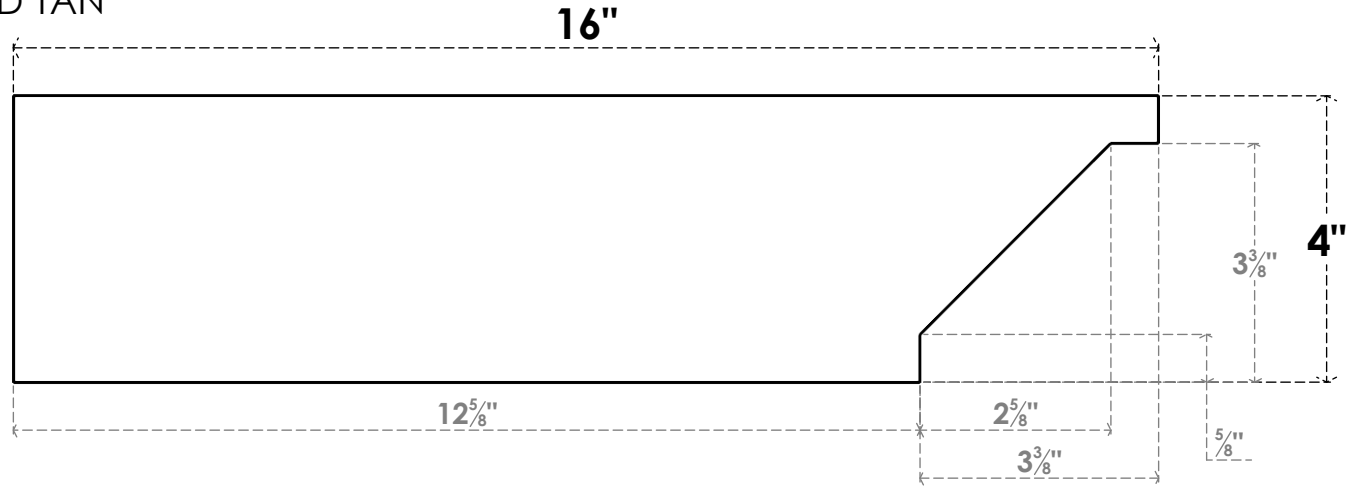

ITEM NUMBER: RFTURO040X04000X16000X004BUR00RCPR

4"W X 4"H X 16"L TIMBERTHANE ROUGH CEDAR BURLINGTON FAUX WOOD OPEN RAFTER TAIL, 4"L END, PRIMED TAN

SIDE PROFILE

ISOMETRIC

FRONT PROFILE

GENERATED DATE : 03/02/2023