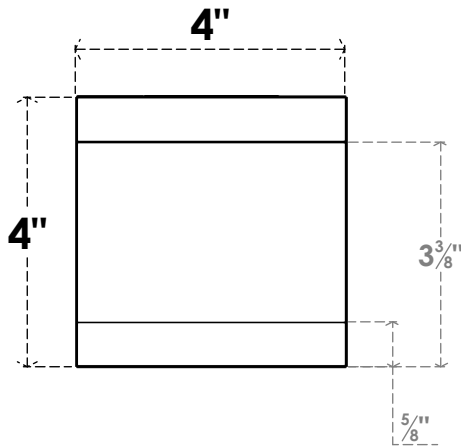

ITEM NUMBER: RFTURO040X04000X16000X004BUR00RCPR

4"W X 4"H X 16"L TIMBERTHANE ROUGH CEDAR BURLINGTON FAUX WOOD OPEN RAFTER TAIL, 4"L END, PRIMED TAN

SIDE PROFILE

ISOMETRIC

FRONT PROFILE

GENERATED DATE : 03/02/2023