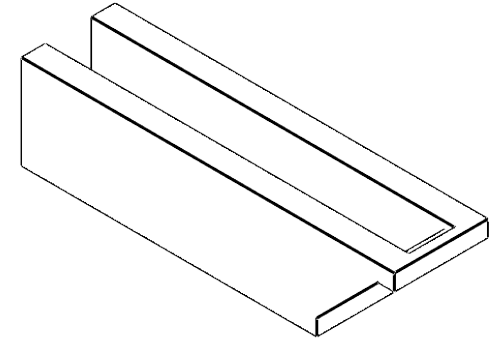

ITEM NUMBER: RFTURO040X04000X16000X004BUR00RCPR

4"W X 4"H X 16"L TIMBERTHANE ROUGH CEDAR BURLINGTON FAUX WOOD OPEN RAFTER TAIL, 4"L END, PRIMED TAN

SIDE PROFILE

ISOMETRIC

FRONT PROFILE

GENERATED DATE : 03/02/2023

EKENA MILLWORK
2300 WEST MAIN ST.
CLARKSVILLE, TX 75426
TOLL FREE: 866-607-0453
WWW.EKENAMILLWORK.COM

NOTES

1. INSTALLATION TO BE COMPLETED IN ACCORDANCE WITH MANUFACTURER'S SPECIFICATIONS.
2. DRAWING MAY NOT BE TO SCALE
3. THIS DRAWING IS INTENDED FOR DESIGN AND PLANNING PURPOSES ONLY.
4. ALL INFORMATION CONTAINED HEREIN WAS CURRENT AT THE TIME OF DEVELOPMENT BUT MUST BE REVIEWED AND APPROVED BY THE PRODUCT MANUFACTURER TO BE CONSIDERED ACCURATE.
5. TIMBERTHANE ARCHITECTURAL PRODUCTS ARE MADE FROM HIGH DENSITY URETHANE AND COME FACTORY PRIMED